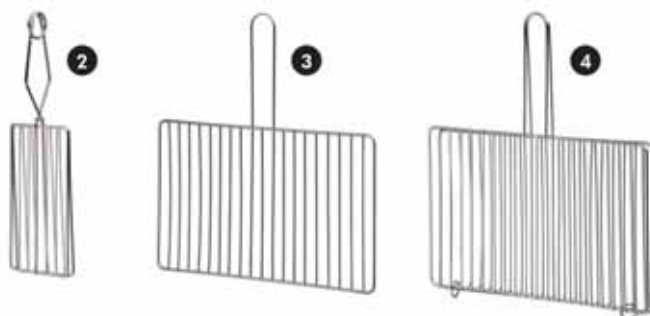

Opzionali:

- deviatore per esclusione resistenza inferiore
- 2. Pinza lunga / 3. griglia intera / 4. griglia doppia

- *Ideal for heating up pizzas, sandwiches and ready-cooked foods, for cooking hamburgers, wüstels and rolls*
- *Stainless steel construction*
- *Easy to clean grills*
- *Removable drip tray*
- *Chromium-plated steel pincers*
- *Elements with quartz tubes or shock-proof coated heating elements available (only for mod. 6Q and 12Q)*
- *15 minutes timer*

Options:

- selector to switch off the lower heating elements
- 2. Extra long sandwich tongs / 3. Full-size grate / 4. Double grate

4Q

- 1. pinze di serie
- 1. Standard tongs

							A	B	C	D				
	watt	1ph	n.	yes	no		mm	mm	mm	mm	kg	mm	kg	
4Q	1.600	1ph	4	yes	no		235x240	360	265	410	240	6	550x320x300	7
6Q	2.400	1ph	6	yes	no		355x240	475	265	410	240	7.5	550x320x300	8.5
6Q P	2.800	1ph	6	yes	no		355x240	475	265	410	240	7.5	550x320x300	8.5
6C	2.900	1ph	6	no	yes		355x240	475	265	410	240	7.5	550x320x300	8.5
12Q	3.000	1ph	12	yes	no		355x240	475	265	410	365	9	570x320x420	11
12Q P	3.600	1ph	12	yes	no		355x240	475	265	410	365	9	570x320x420	11
12C	4.350	1ph	12	no	yes		355x240	475	265	410	365	9	570x320x420	11