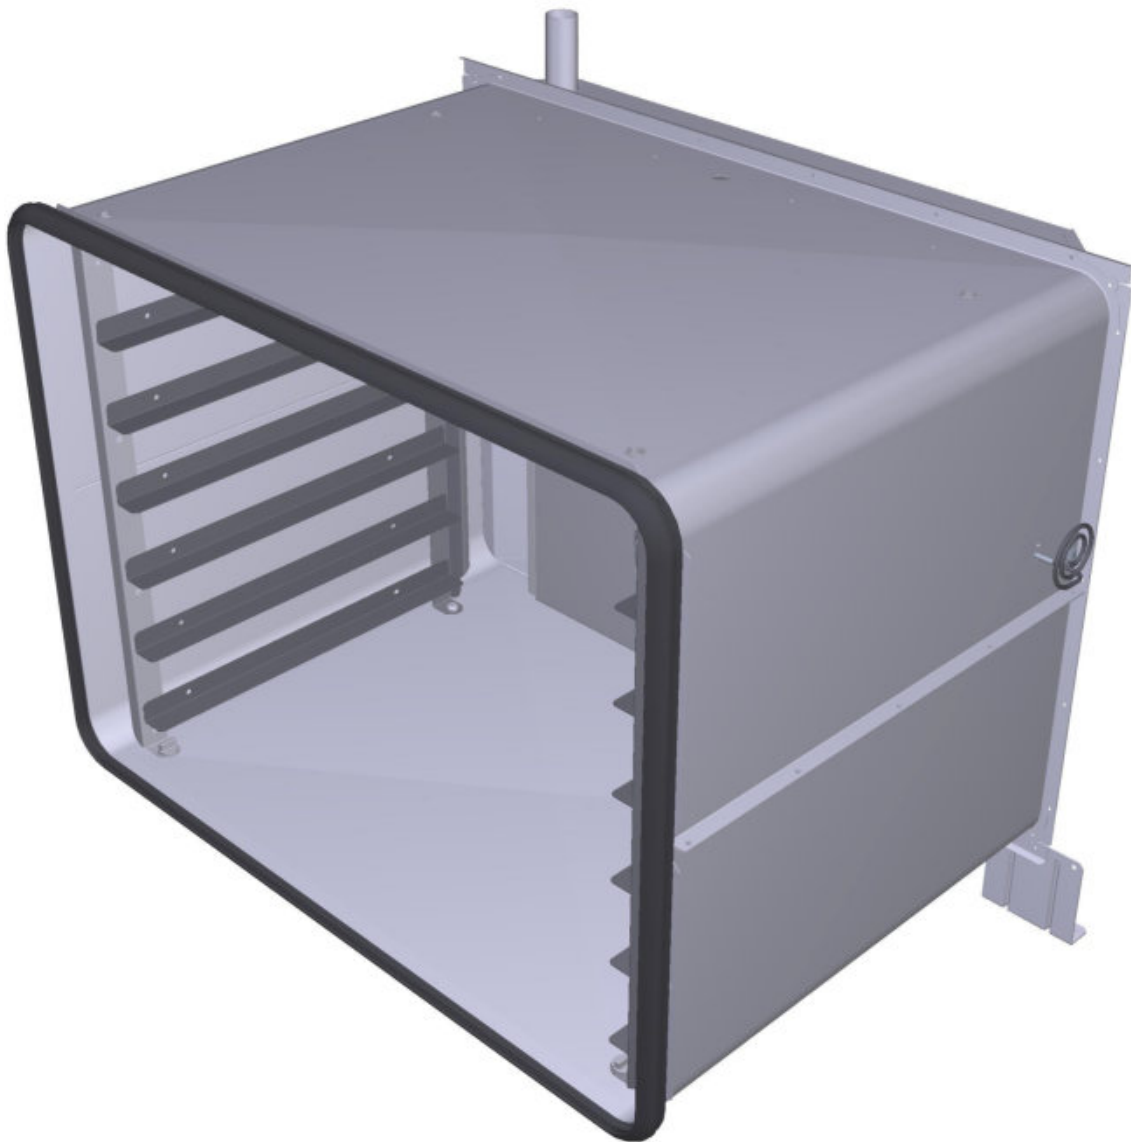

Assembly code	Assembly description	Assembly image
ASM3405B/0.D01	Cooking chamber	
ASM3417A/0.D04	External cover	
ASM3433A/0.D01	Door	
ASM3442B/0.D00	Electrical system	

ASM3405B/0.D01 - Cooking chamber

FRONT