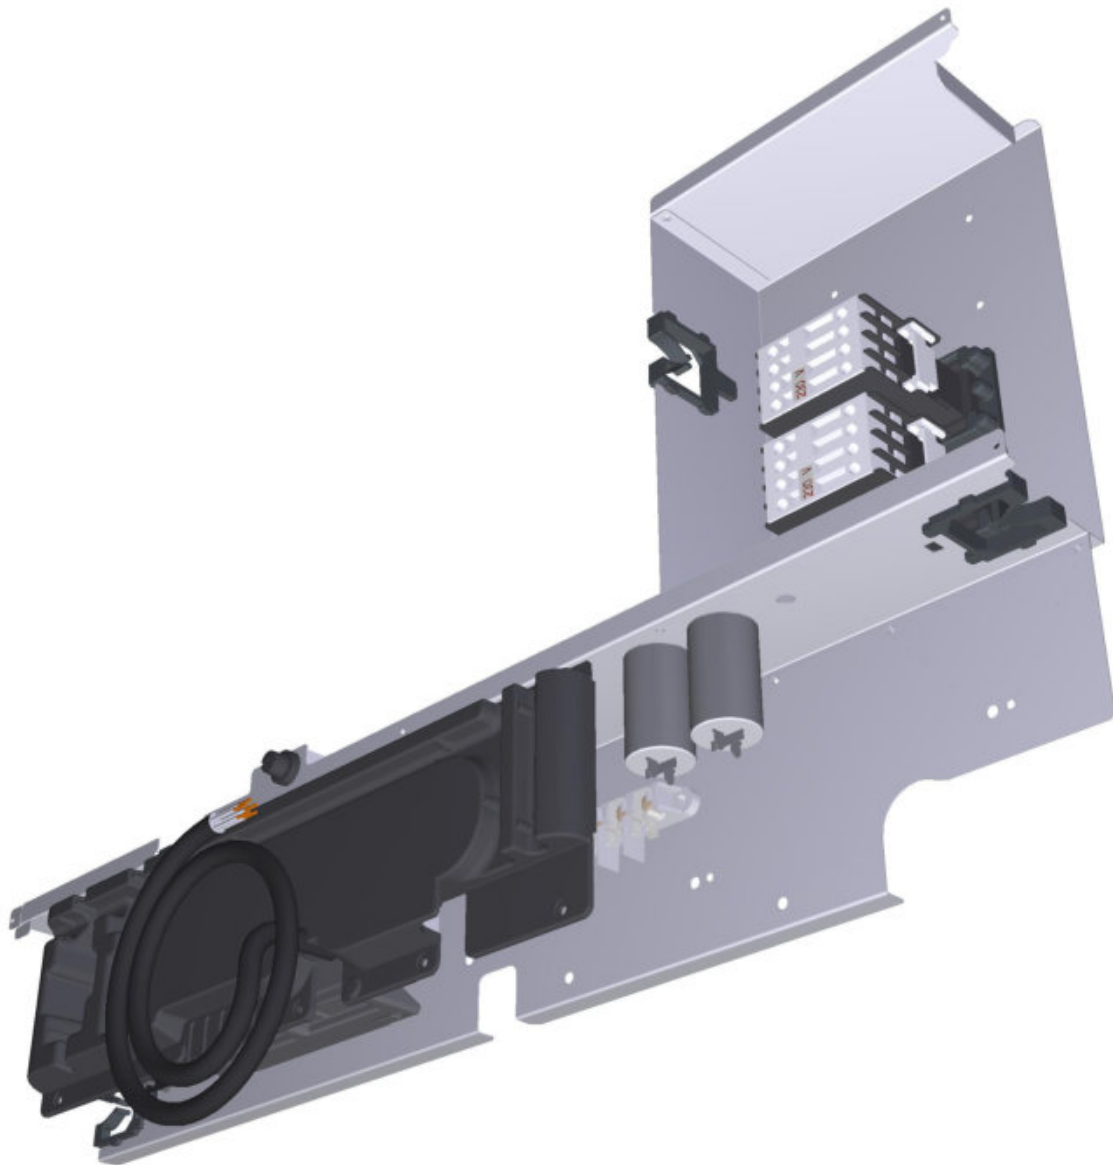

ASM3442B/0.D00 - Electrical system

REAR