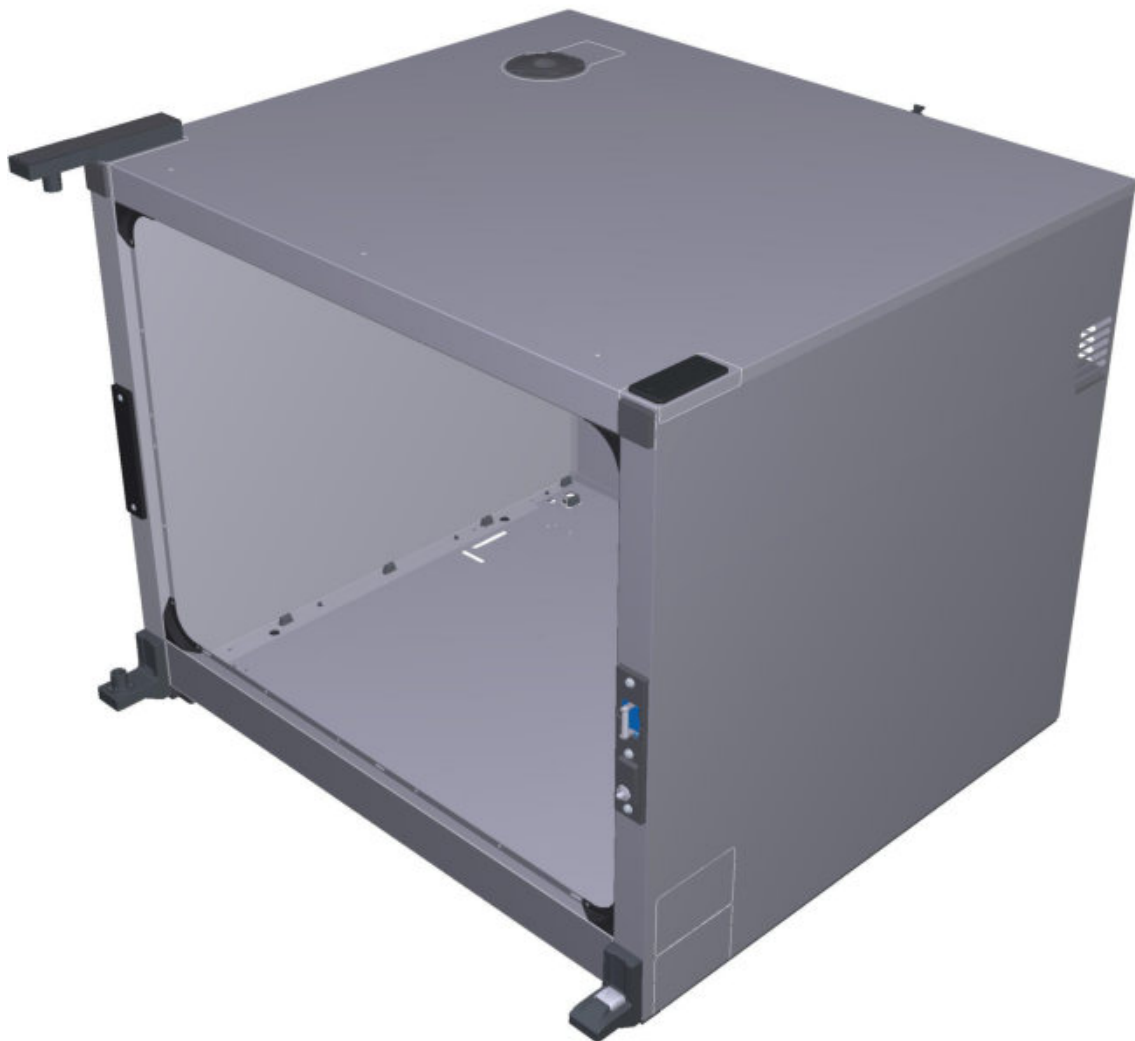

ASM3417A/0.D04 - External cover

FRONT

ASM3417A/0.D04 - External cover

REAR

COMPONENT			SPARE PART		
Code	Description	Image	Code	Description	Kit components
0D2412A	SP800 INF FRONT PROFILE RIGHT-LEFT DOOR		0D2412A1	SP800 INF FRONT PROFILE RIGHT-LEFT DOOR	
0D2414A	SP800 COVER		0D2414A1	SP800 COVER	
0D2461A	VITTORIA SP PUSH TO CLOSE LEFT SID		0D2461A0	VITTORIA SP PUSH TO CLOSE LEFT SID	
0D2462A	VITTORIA SP PUSH TO CLOSE RIGHT SIDE		0D2462A0	VITTORIA SP PUSH TO CLOSE RIGHT SIDE	
0E1382A	SHOP.Pro 600x400 EXTERNAL BOTTOM PANEL		0E1382A1	SHOP.Pro 600x400 EXTERNAL BOTTOM PANEL	