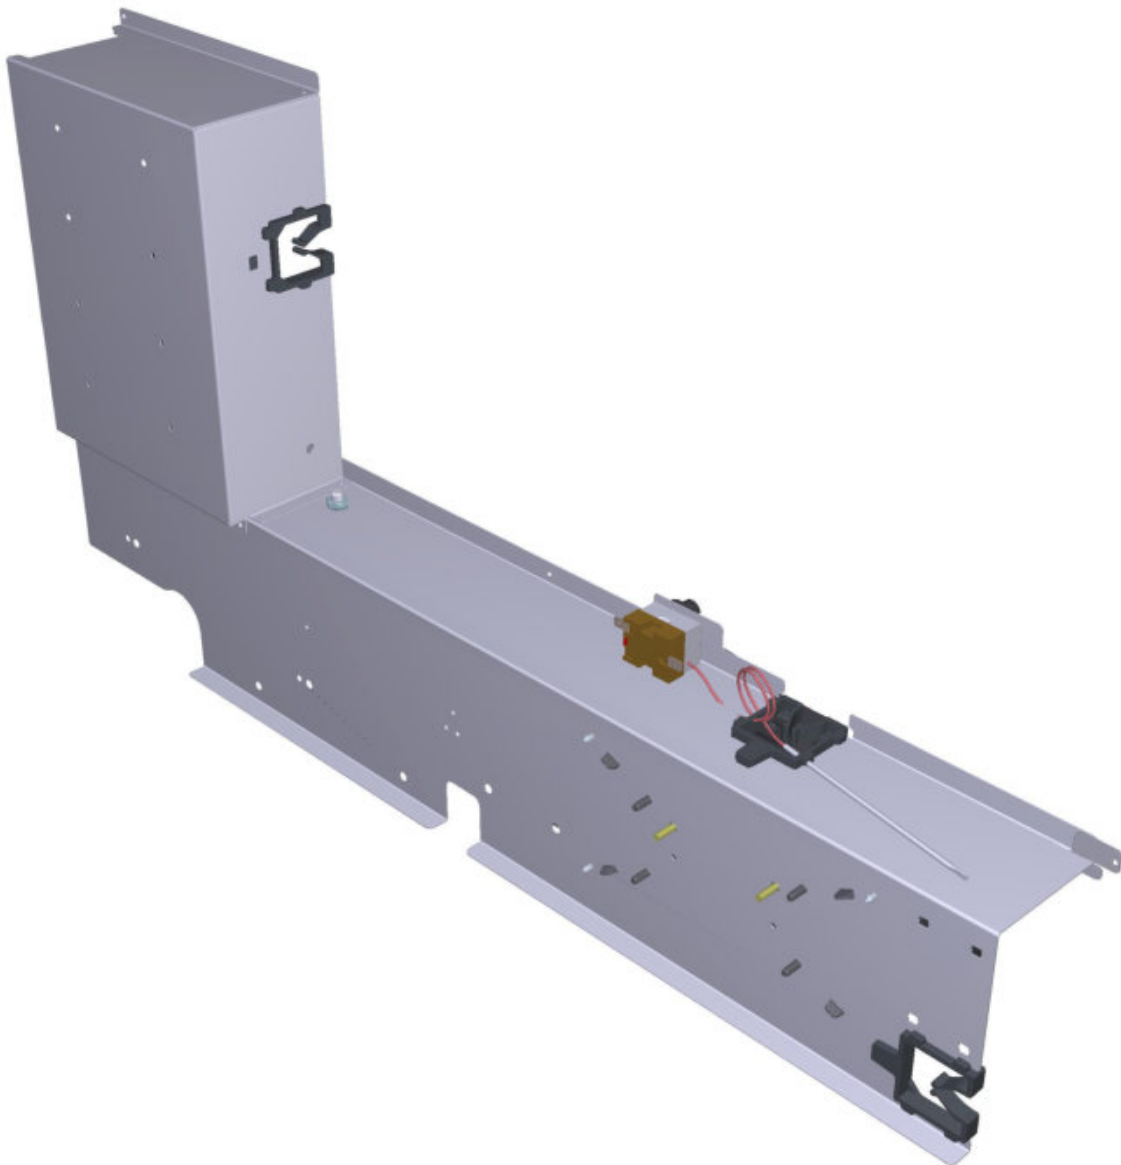

ASM3442B/0.D00 - Electrical system

FRONT