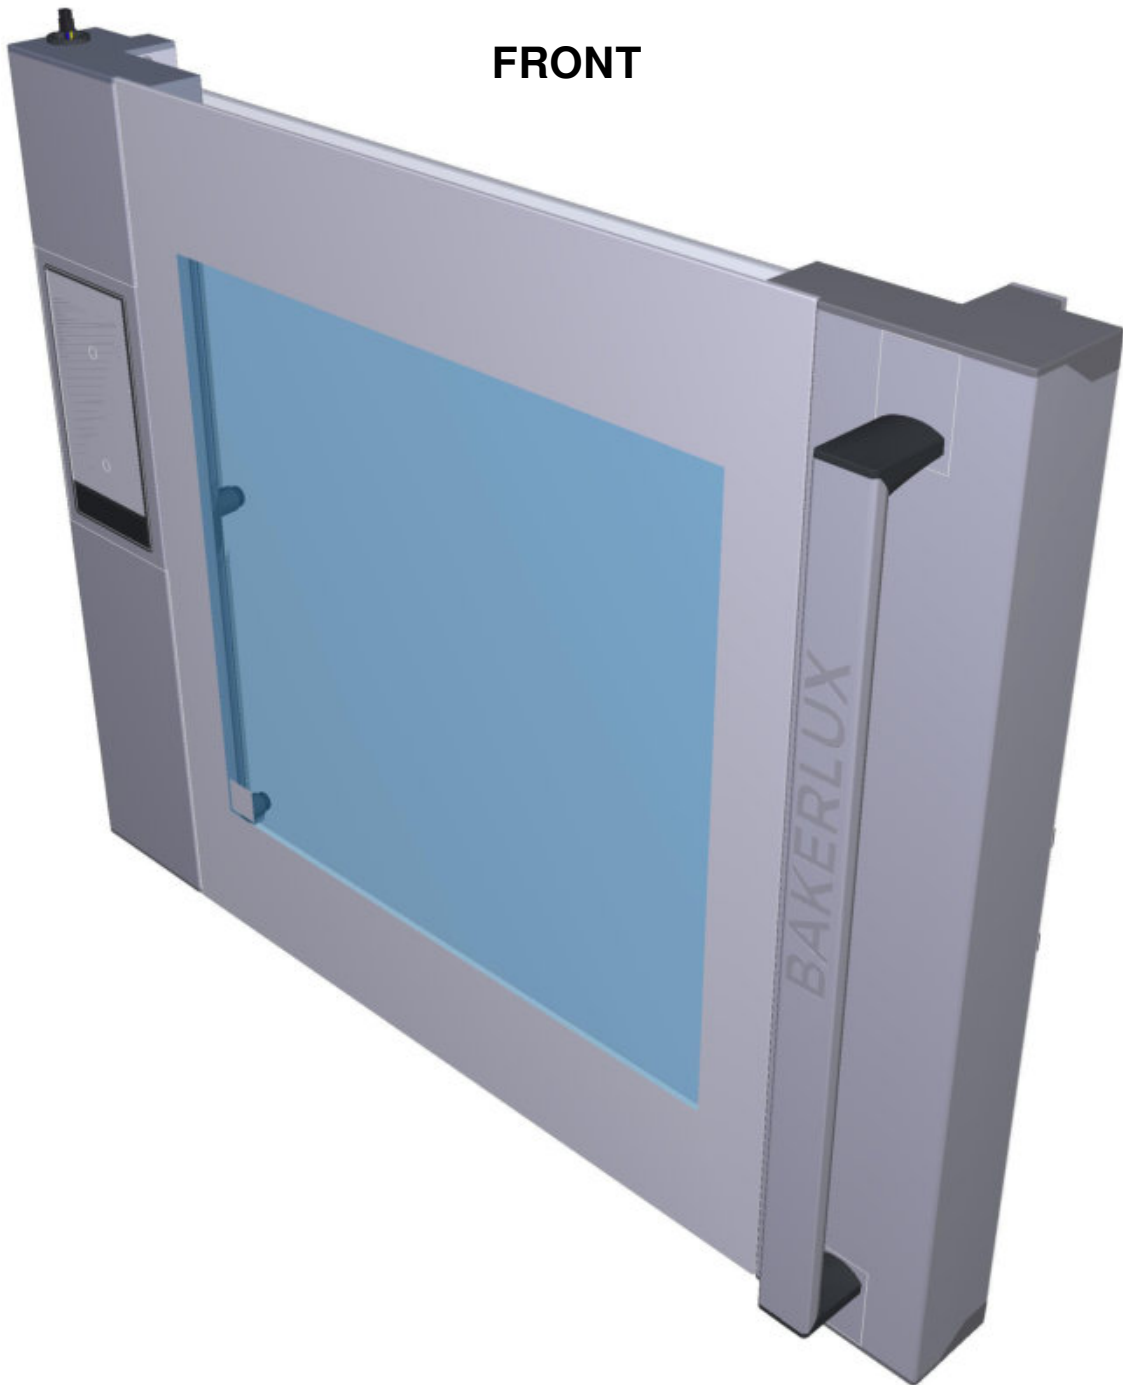

ASM3433A/0.D01 - Door

FRONT