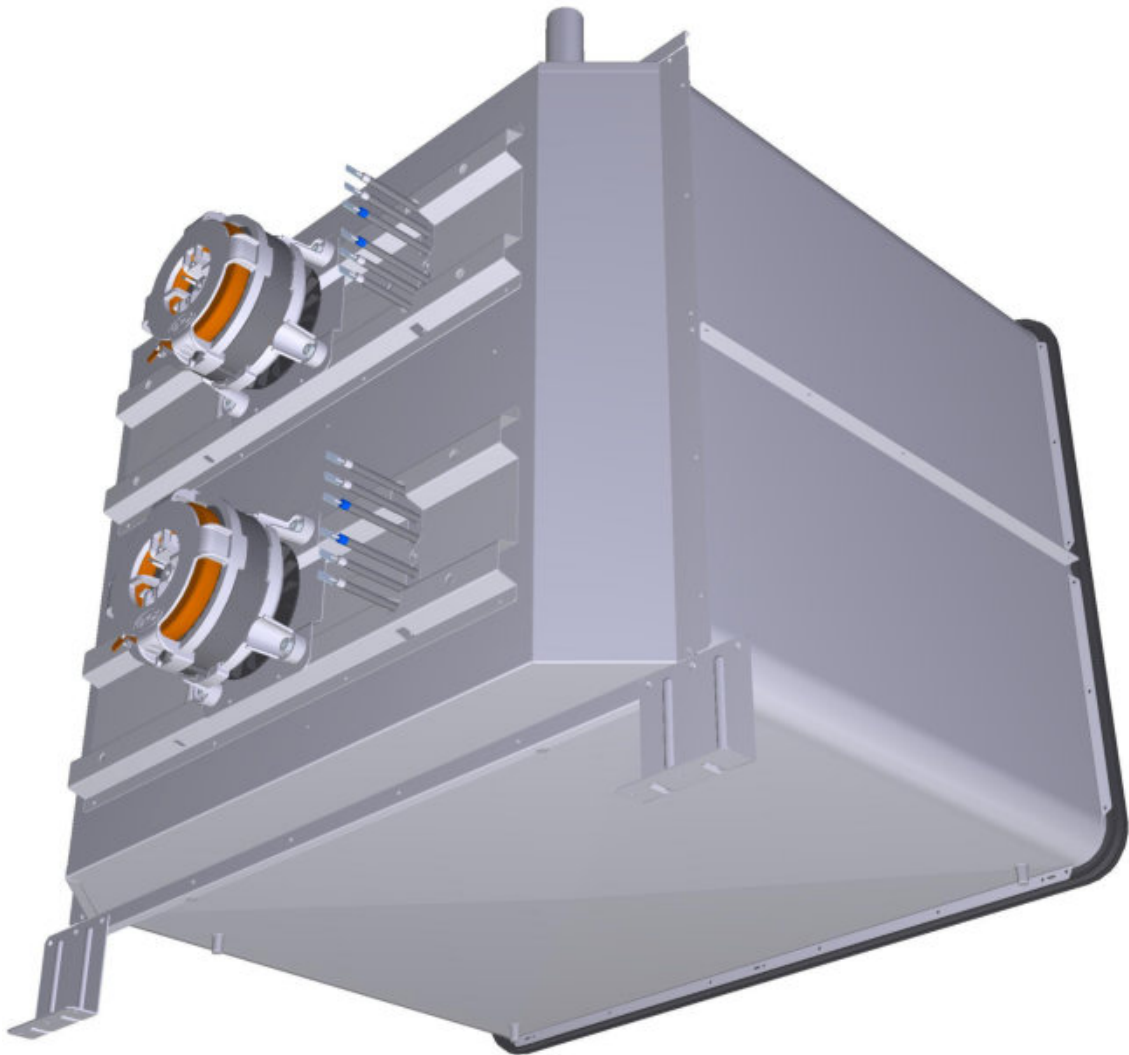

ASM3405B/0.D01 - Cooking chamber

REAR